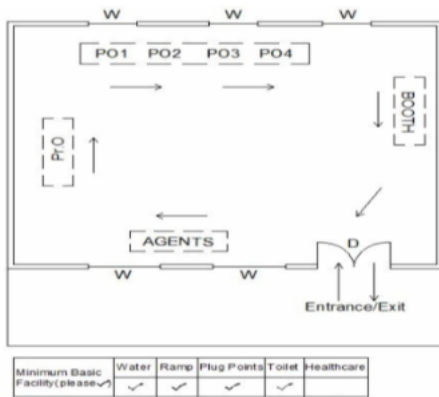

Nazri Naksha

Google Map View

Polling Station Building Front View

Polling Station Front View

Cad View

Key MAP View