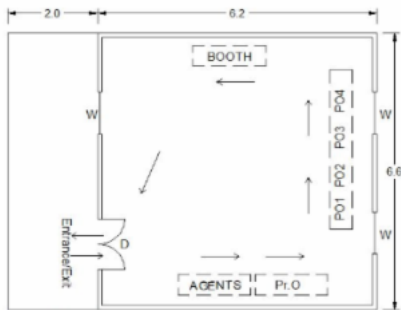

Polling Station Front View

Cad View

Scale:1cm=1m

Minimum Basic Facility(please)	Water	Ramp	Plug Points	Toilet	Healthcare
	✓	✓	✓	✓	

Key MAP View

Scale:1cm=1m

Minimum Basic Facility(please)	Water	Ramp	Plug Points	Toilet	Healthcare
	✓	✓	✓	✓	