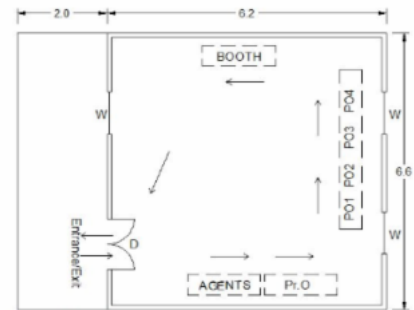

Polling Station Front View

Cad View

Scale:1cm=1m

Minimum Basic Facility(please)	Water	Ramp	Plug Points	Toilet	Healthcare
	✓	✓	✓	✓	

Key MAP View

Scale:1cm=1m

Minimum Basic Facility(please)	Water	Ramp	Plug Points	Toilet	Healthcare
	✓	✓	✓	✓	