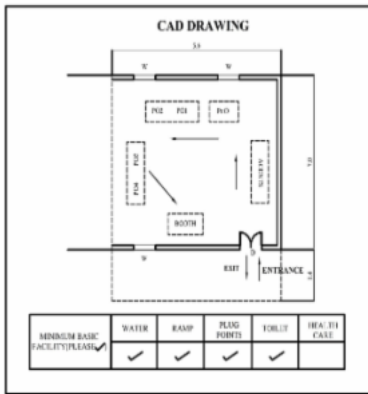

Nazri Naksha

Google Map View

Polling Station Building Front View

Polling Station Front View

Cad View

Key MAP View