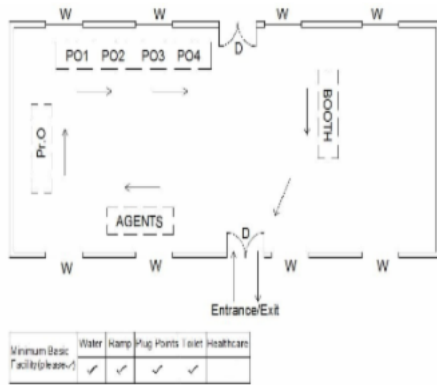

Nazri Naksha

Google Map View

Polling Station Building Front View

Polling Station Front View

Cad View

Key MAP View