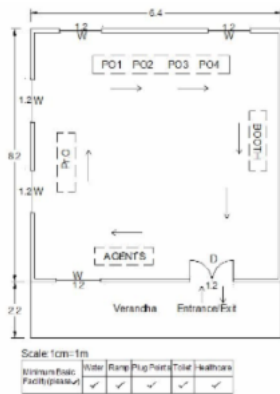

Nazri Naksha

Google Map View

Polling Station Building Front View

Polling Station Front View

Cad View

Key MAP View