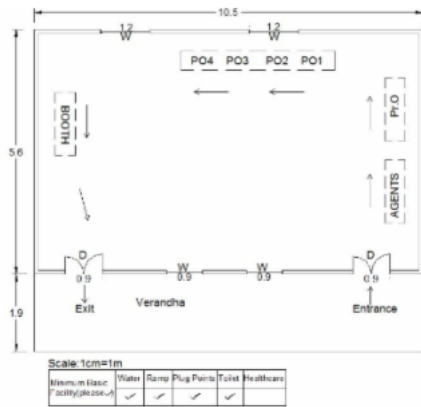

Nazri Naksha

Google Map View

Polling Station Building Front View

Polling Station Front View

Cad View

Key MAP View