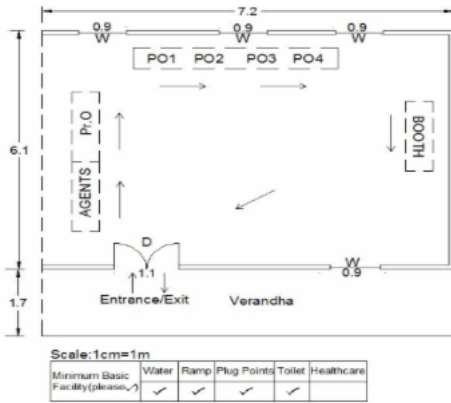

Nazri Naksha

Google Map View

Polling Station Building Front View

Polling Station Front View

Cad View

Key MAP View