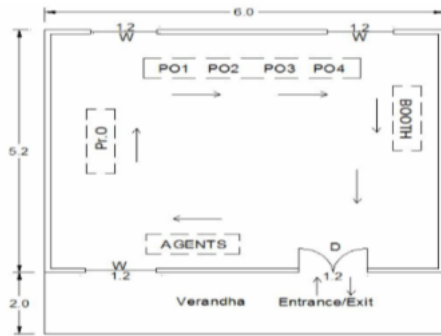

Nazri Naksha

Google Map View

Polling Station Building Front View

Polling Station Front View

Cad View

Scale: 1cm=1m

Minimum Basic Facility (please ✓)	Water	Ramp	Plug Points	Toilet	Healthcare
	✓	✓	✓	✓	

Key MAP View