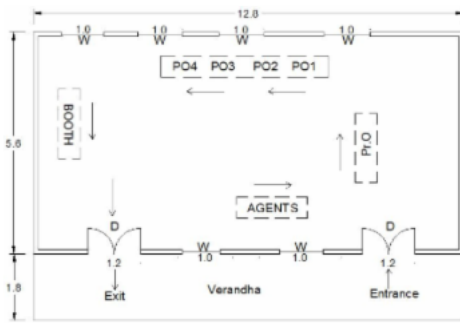

Nazri Naksha

Google Map View

Polling Station Building Front View

Polling Station Front View

Cad View

Scale: 1cm=1m

Minimum Basic Facility (Basic)	Water	Ramp	Flag Posts	Toilet	Healthcare
✓	✓	✓	✓	✓	✓

Key MAP View