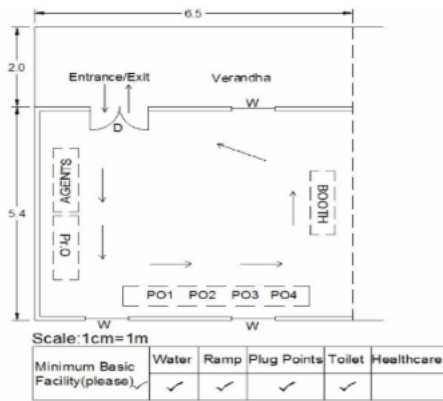

Nazri Naksha

Google Map View

Polling Station Building Front View

Polling Station Front View

Cad View

Key MAP View