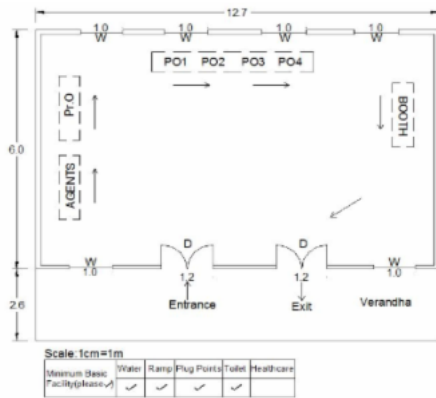

Nazri Naksha

Google Map View

Polling Station Building Front View

Polling Station Front View

Cad View

Key MAP View