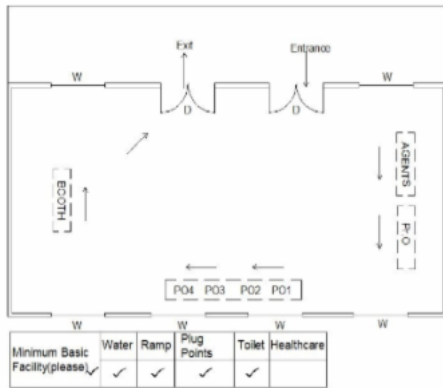

Nazri Naksha

Google Map View

Polling Station Building Front View

Polling Station Front View

Cad View

Key MAP View