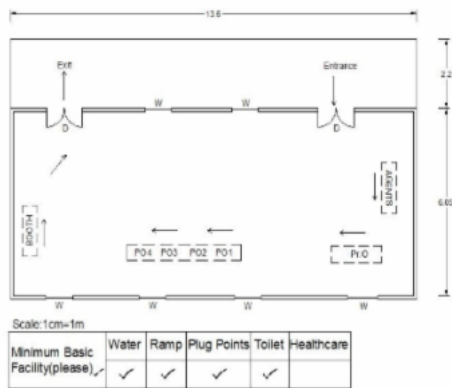

Nazri Naksha

Google Map View

Polling Station Building Front View

Polling Station Front View

Cad View

Key MAP View