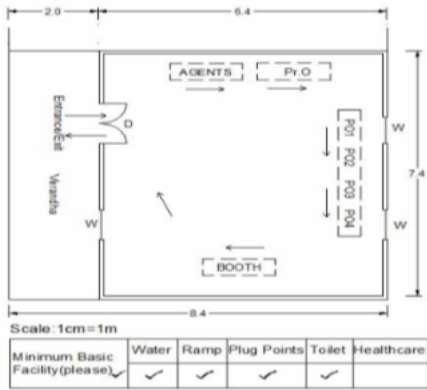

Nazri Naksha

Google Map View

Polling Station Building Front View

Polling Station Front View

Cad View

Key MAP View