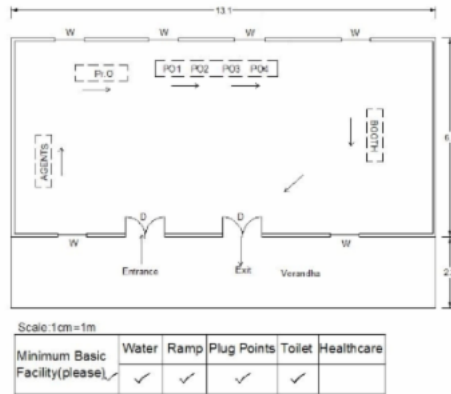

Nazri Naksha

Google Map View

Polling Station Building Front View

Polling Station Front View

Cad View

Key MAP View