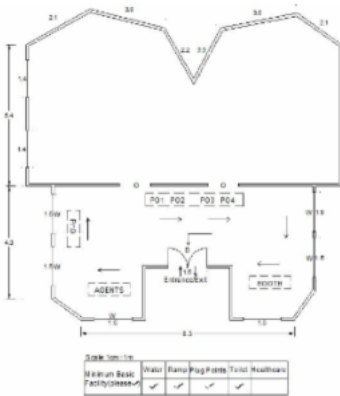

Polling Station Front View

Cad View