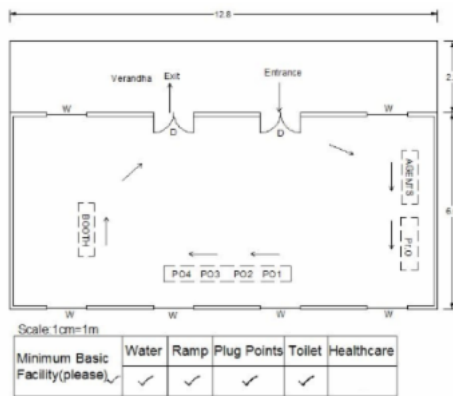

Nazri Naksha

Google Map View

Polling Station Building Front View

Polling Station Front View

Cad View

Key MAP View