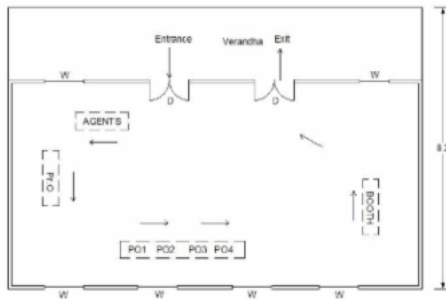

Nazri Naksha

Google Map View

Polling Station Building Front View

Polling Station Front View

Cad View

Scale:1cm=1m

Minimum Basic Facility(please)	Water	Ramp	Plug Points	Toilet	Healthcare
✓	✓	✓	✓	✓	

Key MAP View