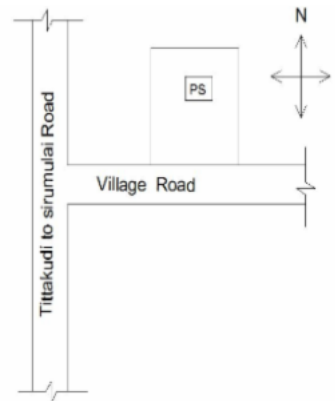

**Google Map View**

**Polling Station Building Front View**

**Polling Station Front View**

**Cad View**

Scale: 1cm=1m

Minimum Basic Facility(please)	Water	Ramp	Plug Points	Toilet	Healthcare
	✓	✓	✓	✓	✓

**Key MAP View**