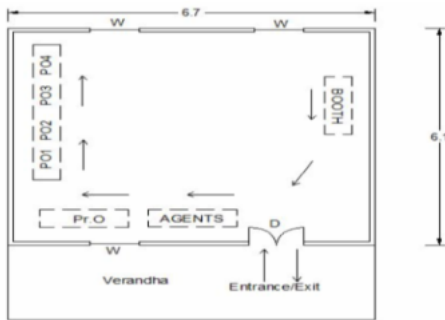

**Google Map View**

**Polling Station Building Front View**

**Polling Station Front View**

**Cad View**

Scale: 1cm=1m

Minimum Basic Facility(please)	Water	Ramp	Plug Points	Toilet	Healthcare
	✓	✓	✓	✓	✓

**Key MAP View**