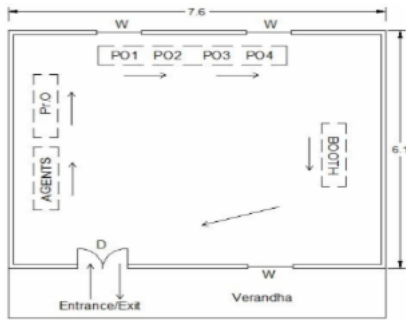

Nazri Naksha

Google Map View

Polling Station Building Front View

Polling Station Front View

Cad View

Scale: 1cm=1m

Minimum Basic Facility(please)	Water	Ramp	Plug Points	Toilet	Healthcare
	✓	✓	✓	✓	

Key MAP View