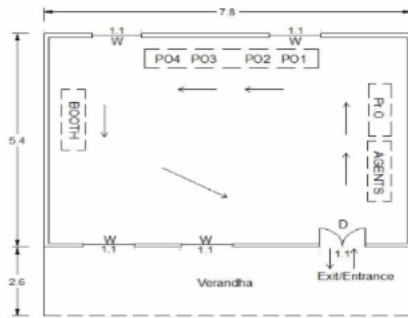

Cad View

Key MAP View

Scale: 1cm=1m

Minimum Basic Facility please	Water	Ramp	Plug Points	Toilet	Healthcare
✓	✓	✓	✓	✓