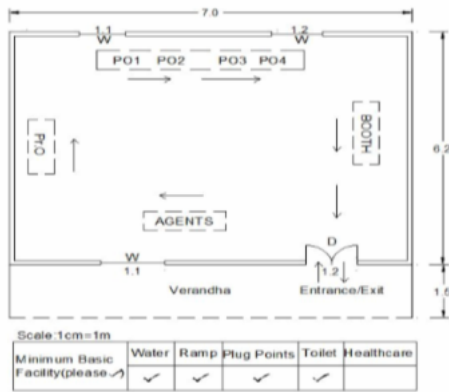

Nazri Naksha

Google Map View

Polling Station Building Front View

Polling Station Front View

Cad View

Key MAP View