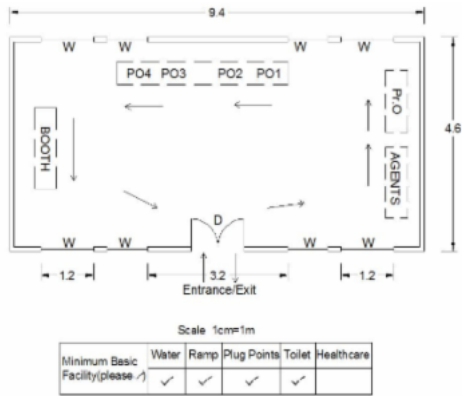

Nazri Naksha

Google Map View

Polling Station Building Front View

Polling Station Front View

Cad View

Key MAP View