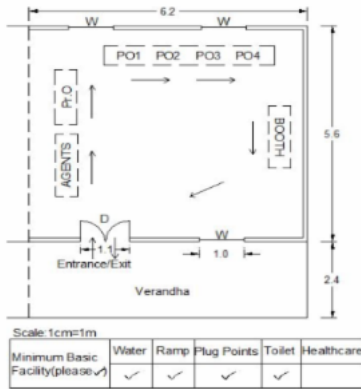

Nazri Naksha

Google Map View

Polling Station Building Front View

Polling Station Front View

Cad View

Key MAP View