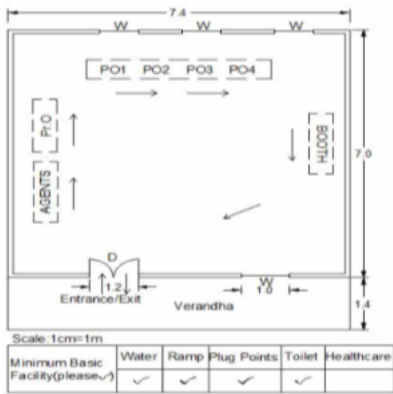

Nazri Naksha

Google Map View

Polling Station Building Front View

Polling Station Front View

Cad View

Key MAP View