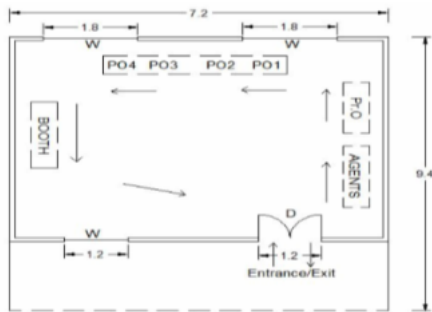

Cad View

Scale 1cm=1m

Minimum Basic Facility (please ✓)	Water	Ramp	Plug Points	Toilet	Healthcare
✓	✓	✓	✓	✓	✓