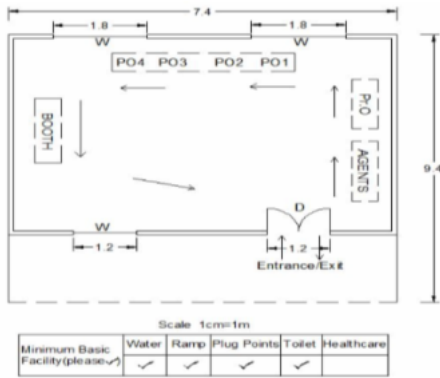

Nazri Naksha

Google Map View

Polling Station Building Front View

Polling Station Front View

Cad View

Key MAP View