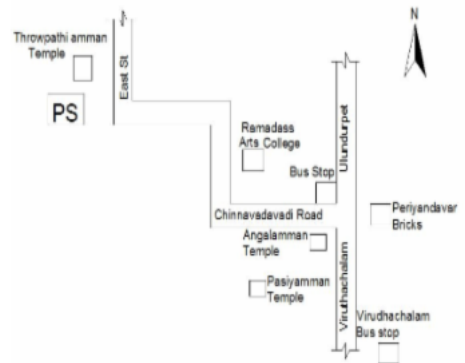

Scale 1cm=1m

Minimum Basic Facility (please)	Water	Ramp	Plug Points	Toilet	Healthcare
✓	✓	✓	✓	✓