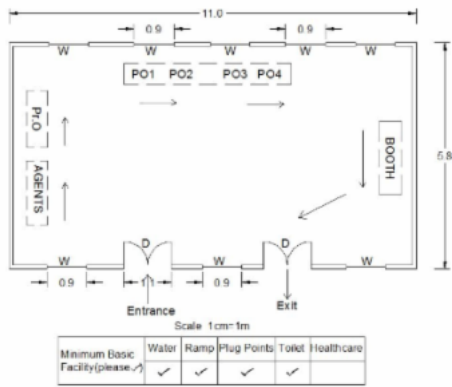

Nazri Naksha

Google Map View

Polling Station Building Front View

Polling Station Front View

Cad View

Key MAP View