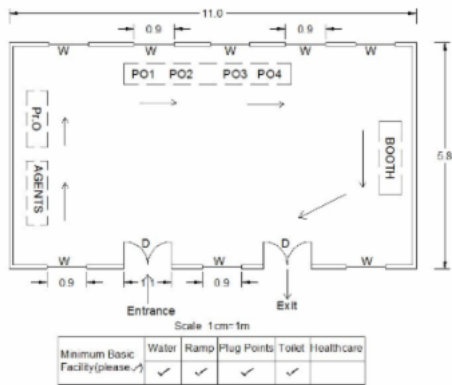

Nazri Naksha

Google Map View

Polling Station Building Front View

Polling Station Front View

Cad View

Key MAP View