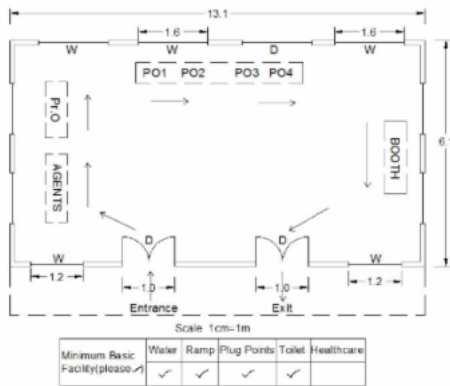

Nazri Naksha

Google Map View

Polling Station Building Front View

Polling Station Front View

Cad View

Key MAP View