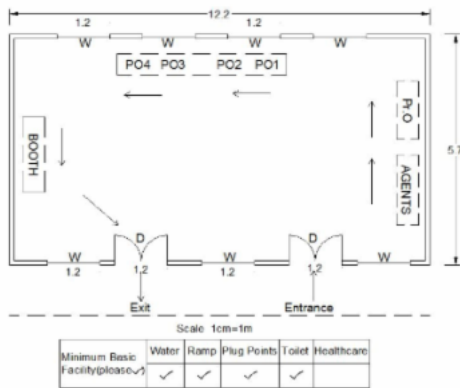

Nazri Naksha

Google Map View

Polling Station Building Front View

Polling Station Front View

Cad View

Key MAP View