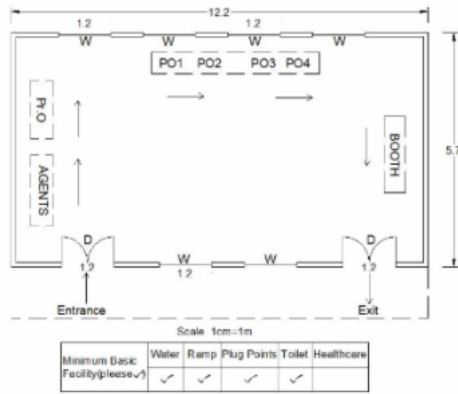

Nazri Naksha

Google Map View

Polling Station Building Front View

Polling Station Front View

Cad View

Key MAP View