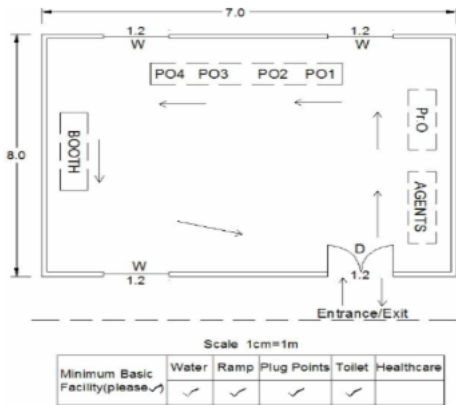

Nazri Naksha

Google Map View

Polling Station Building Front View

Polling Station Front View

Cad View

Key MAP View