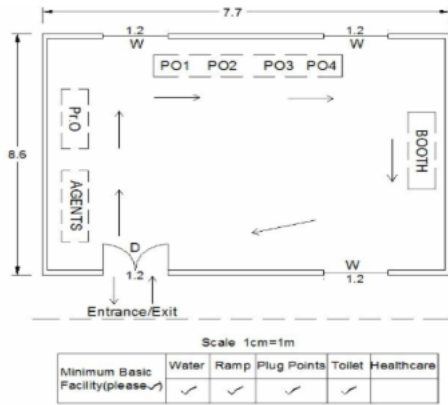

Nazri Naksha

Google Map View

Polling Station Building Front View

Polling Station Front View

Cad View

Key MAP View