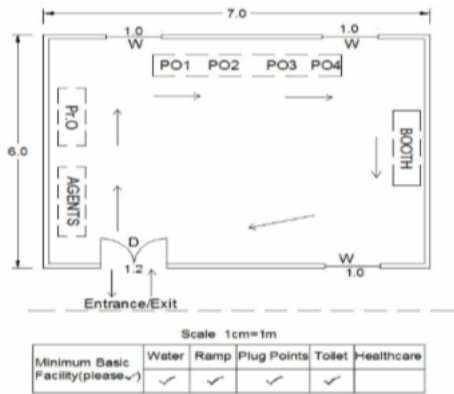

Nazri Naksha

Google Map View

Polling Station Building Front View

Polling Station Front View

Cad View

Key MAP View