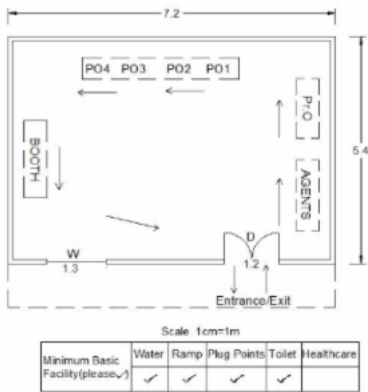

Nazri Naksha

Google Map View

Polling Station Building Front View

Polling Station Front View

Cad View

Key MAP View