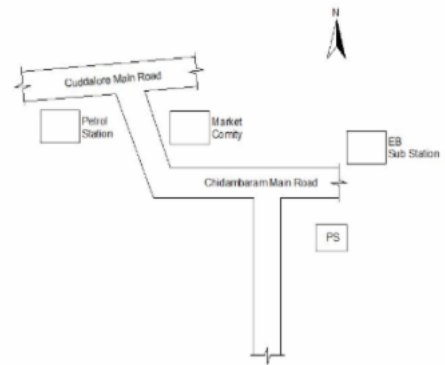

Nazri Naksha

Google Map View