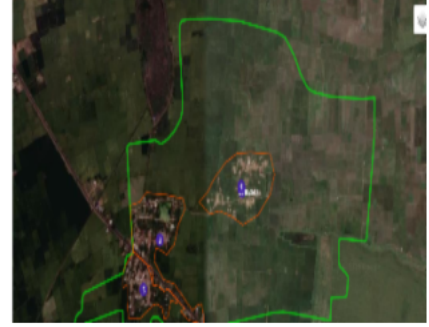

Nazri Naksha

Google Map View