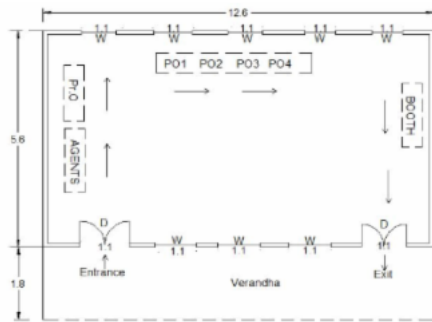

Cad View

Key MAP View

Scale: 1cm=1m

Minimum Basic Facility/please	Water	Ramp	Plug Points	Toilet	Healthcare
✓	✓	✓	✓	✓	✓