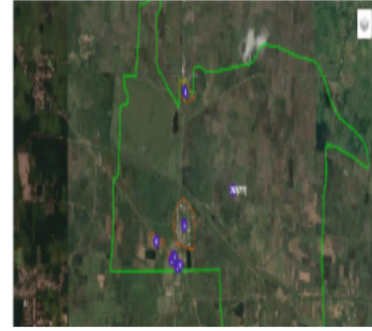

Nazri Naksha

Google Map View