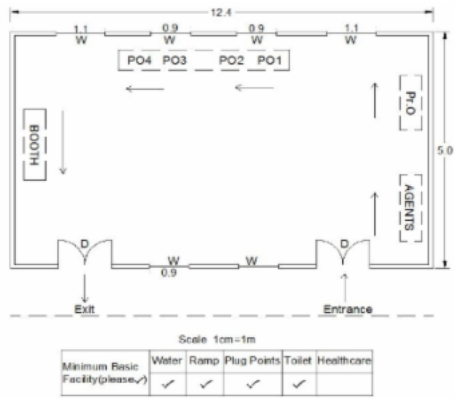

Nazri Naksha

Google Map View

Polling Station Building Front View

Polling Station Front View

Cad View

Key MAP View