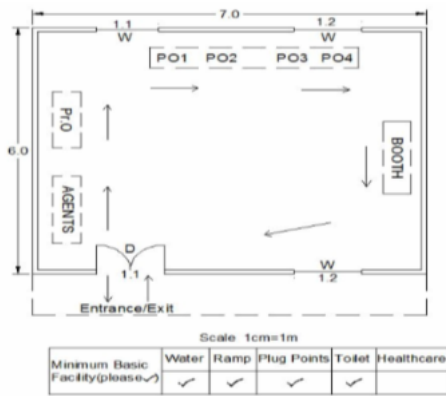

Nazri Naksha

Google Map View

Polling Station Building Front View

Polling Station Front View

Cad View

Key MAP View