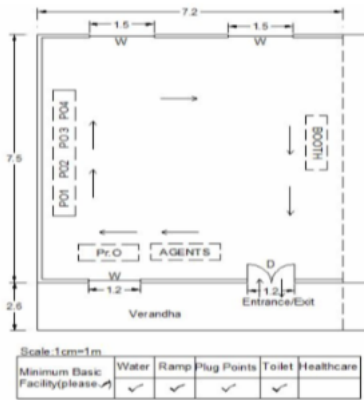

Nazri Naksha

Google Map View

Polling Station Building Front View

Polling Station Front View

Cad View

Key MAP View