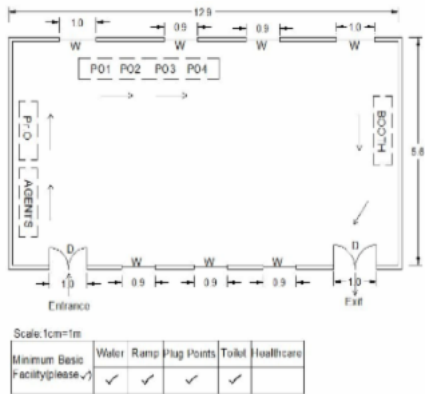

Nazri Naksha

Google Map View

Polling Station Building Front View

Polling Station Front View

Cad View

Key MAP View