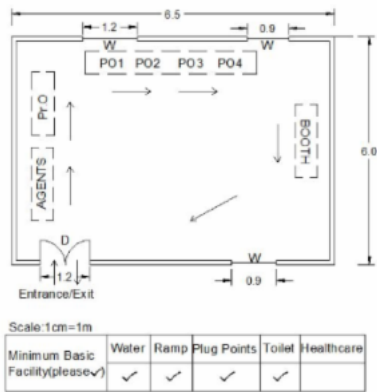

Nazri Naksha

Google Map View

Polling Station Building Front View

Polling Station Front View

Cad View

Key MAP View