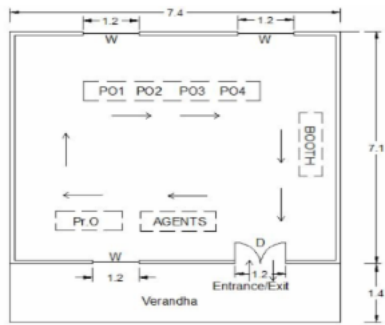

Cad View

Scale: 1cm=1m

Minimum Basic Facility (please ✓)	Water	Ramp	Plug Points	Toilet	Healthcare
	✓	✓	✓	✓