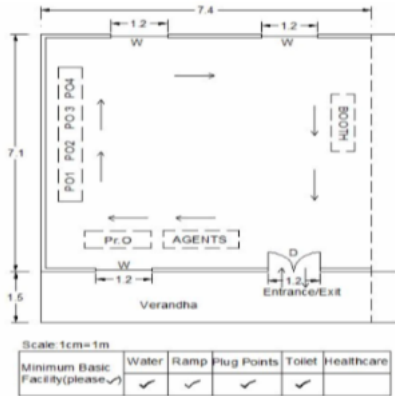

Nazri Naksha

Google Map View

Polling Station Building Front View

Polling Station Front View

Cad View

Key MAP View