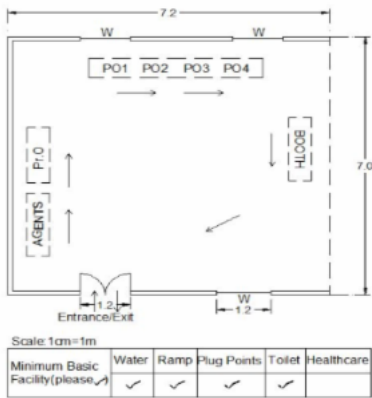

Nazri Naksha

Google Map View

Polling Station Building Front View

Polling Station Front View

Cad View

Key MAP View