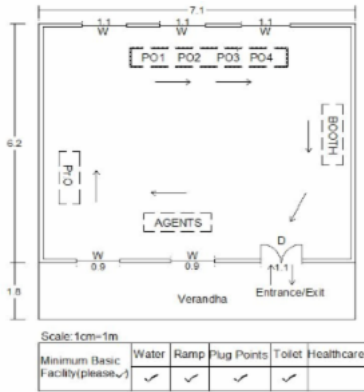

Nazri Naksha

Google Map View

Polling Station Building Front View

Polling Station Front View

Cad View

Key MAP View