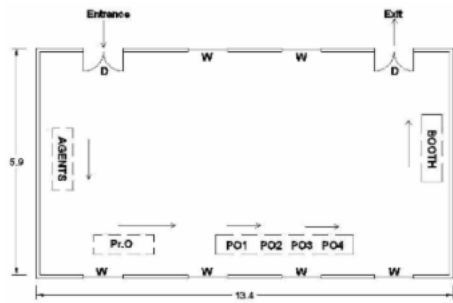

வாக்காளர் பதிவு அலுவலரின்
கையொப்பம்

Nazri Naksha

Google Map View

Polling Station Building Front View

Polling Station Front View

Cad View

Scale: 1cm=1m

| Minimum Basic Facility (please-✓) | Water | Ramp | Plug Points | Toilet | Healthcare |
|-----------------------------------|-------|------|-------------|--------|------------|
| | ✓ | ✓ | ✓ | ✓ | |